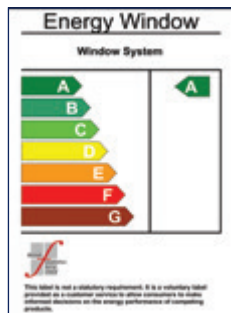

The *Choices* brand

Windows, Doors, Conservatories & Orangeries

'ADVANCED PLUS' CASEMENT WINDOWS

Multiple style and design options all from the same high performance system

Design Features:

- Internally or externally glazed
- Single and dual RAL colour options
- Chamfered or flat details to achieve the required appearance
- Polyamide thermal break design for thermal performance
- Window Energy Rating 'A' available
- Choice of four 45mm slimline sashes available (see options below)

Saving Energy

The Beaufort Range was the first aluminium system in the UK to achieve an 'A' Rated window for the Energy Saving Scheme with a double glazed unit.

The 'A' Rated specification includes a 58mm or 70mm frame with any four of the 45mm slimline sashes, glazed with Planitherm - Warm Edge - Argon - Diamant glass.