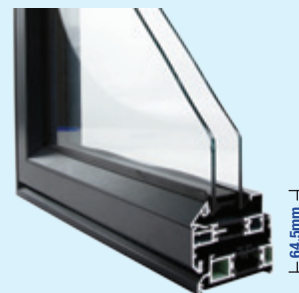

Saving Energy

The Beaufort Range was the first aluminium system in the UK to achieve an 'A' Rated window for the Energy Saving Scheme with a double glazed unit.

The 'A' Rated specification includes a 58mm or 70mm frame with any four of the 45mm slimline sashes, glazed with Planitherm - Warm Edge - Argon - Diamant glass.

Secured by Design

Police Preferred Specification

A wide range of the Aluk products are available to PAS 24 (Ask for more details)

Four sash options

All with the same slim sightline, but with different finishes to suit almost any requirement

Puttyline Sash

Stepped Sash

Contemporary Flat Sash

Externally Beaded Sash

Two frame depths

Standard Colour Range

Full range of Single and Dual RAL colours available

Why not consider the other collections available from The *Choices* brand