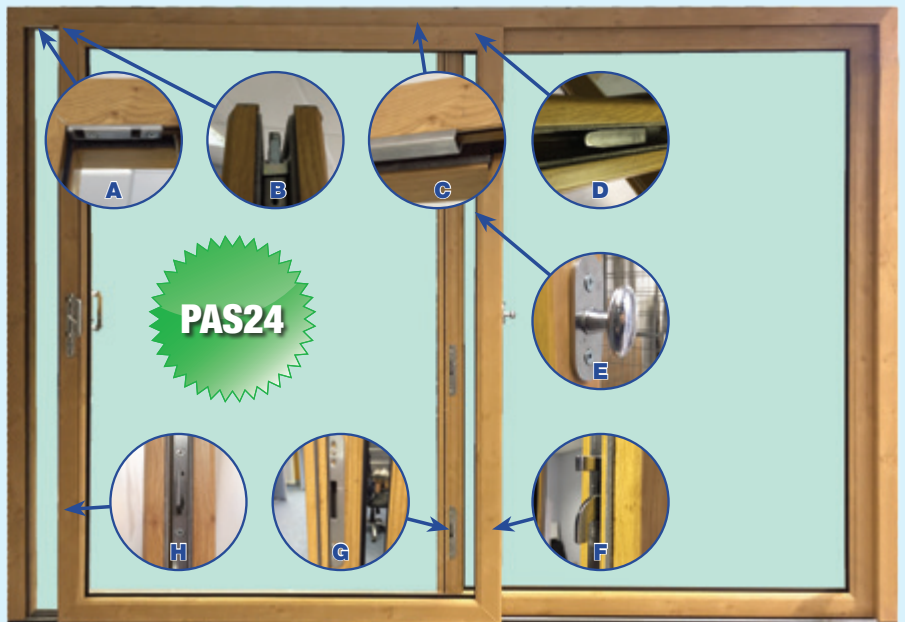

Foil Options

Standard Foils

Available both sides or on smooth white

Available both sides or on smooth white

Available on smooth white only

Cream both sides only (white base)

NB: Foiled on White profiles will show white on the insides of the head and base outer frame